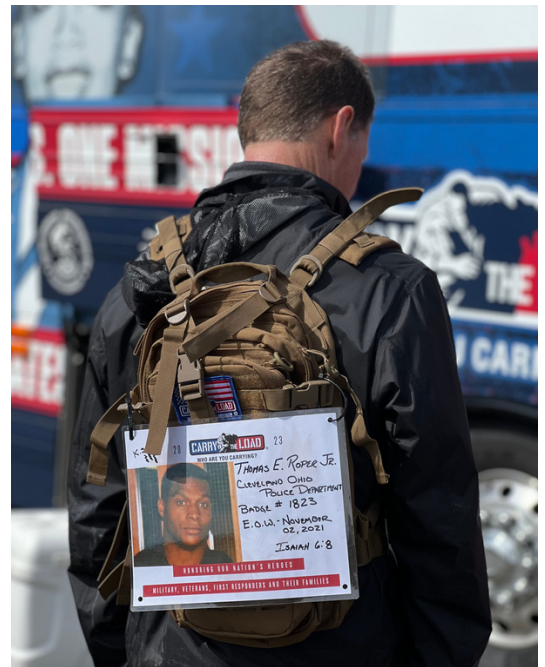

New England Route Step-Off Burlington, VT Wednesday, May 1, 2024

Join Carry The Load's Memorial May Campaign that takes place throughout the month to raise awareness and provide active ways to connect Americans to the sacrifices made by our military, veterans, first responders, and their families.

- 11:45 AM Meet at The Waterfront Park
20 Lake St., Burlington, VT 05401
- 12:00 PM Begin a 3.1-mile walk to Riverrun Apartments
110 Winooski Falls Way, Winooski, VT 05404

Register For Your Community Event