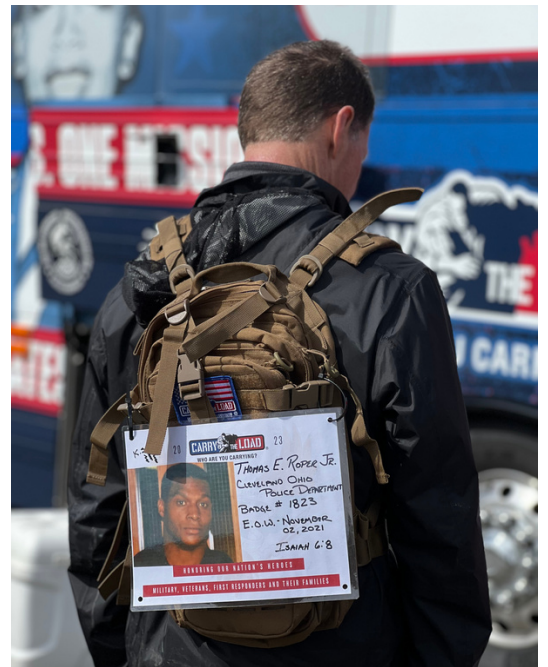

Ardmore, OK

Saturday, May 25, 2024

Join Carry The Load's Memorial May Campaign that takes place throughout the month to raise awareness and provide active ways to connect Americans to the sacrifices made by our military, veterans, first responders, and their families.

- 11:45 AM Meet at Central Park
14 E. St. SW, Ardmore, OK 73401
- 12:00 PM Begin the 0.55-mile walk to the Ardmore Train Station
251 E Main St. Ardmore, OK 73401
- 12:15 PM Join us at the Ardmore Train Station for a Community Event
- 1:00 PM See the Relay Team off