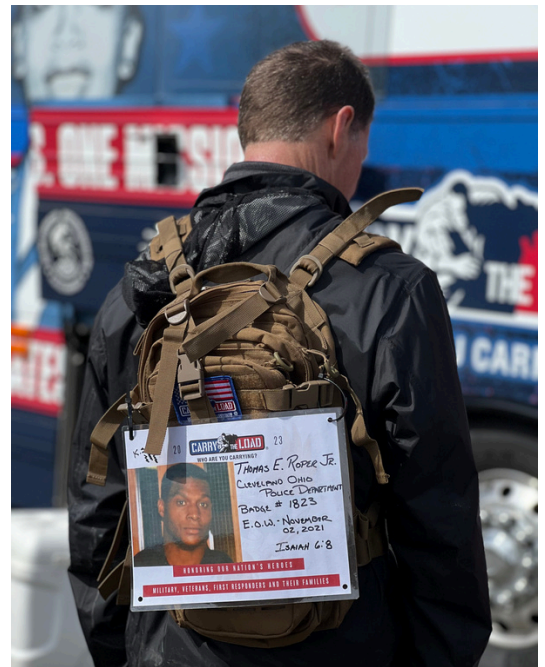

Allen, TX

Saturday, May 25, 2024

Join Carry The Load's Memorial May Campaign that takes place throughout the month to raise awareness and provide active ways to connect Americans to the sacrifices made by our military, veterans, first responders, and their families.

- 3:45 PM Meet at Andrew's Distributing, 1300 Allen Station Parkway, Allen, TX 75002
- 4:00 PM Begin the 4.5-mile walk to the Allen Veteran's Memorial for a Community Event, 1201 E Bethany Dr., Allen, TX 75002
- 5:15 PM Pay our respects at the Allen Veteran's Memorial
- 6:00 PM Walkers can ride the bus back to Cabela's or join us at Rudy's BBQ for a celebration

Register For Your Community Event

Visit carrytheload.org/memorial-may